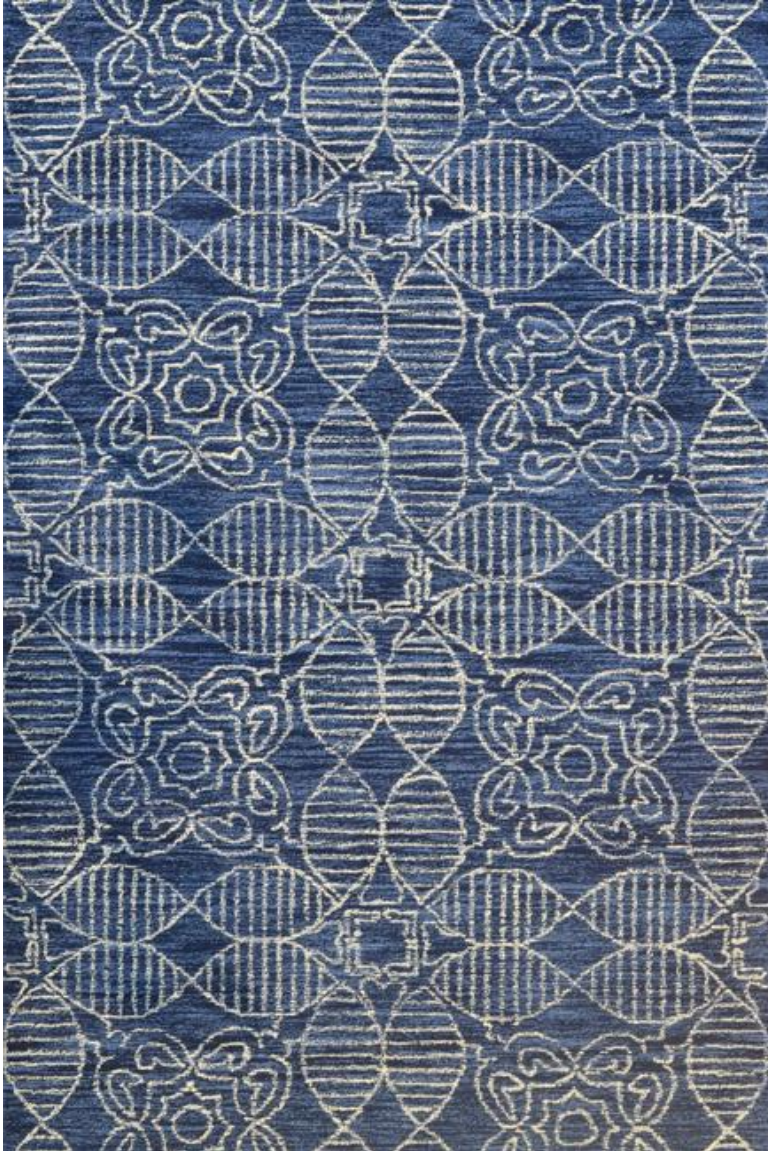

VENDOR NAME : HOMESTEAD ELEMENTS

DESCRIPTION : Hand Tufted Woollen Carpet

LEAD TIME : 45 Days

PRICE (FOB) $ 1.10

MFG # NF-12/NAVY