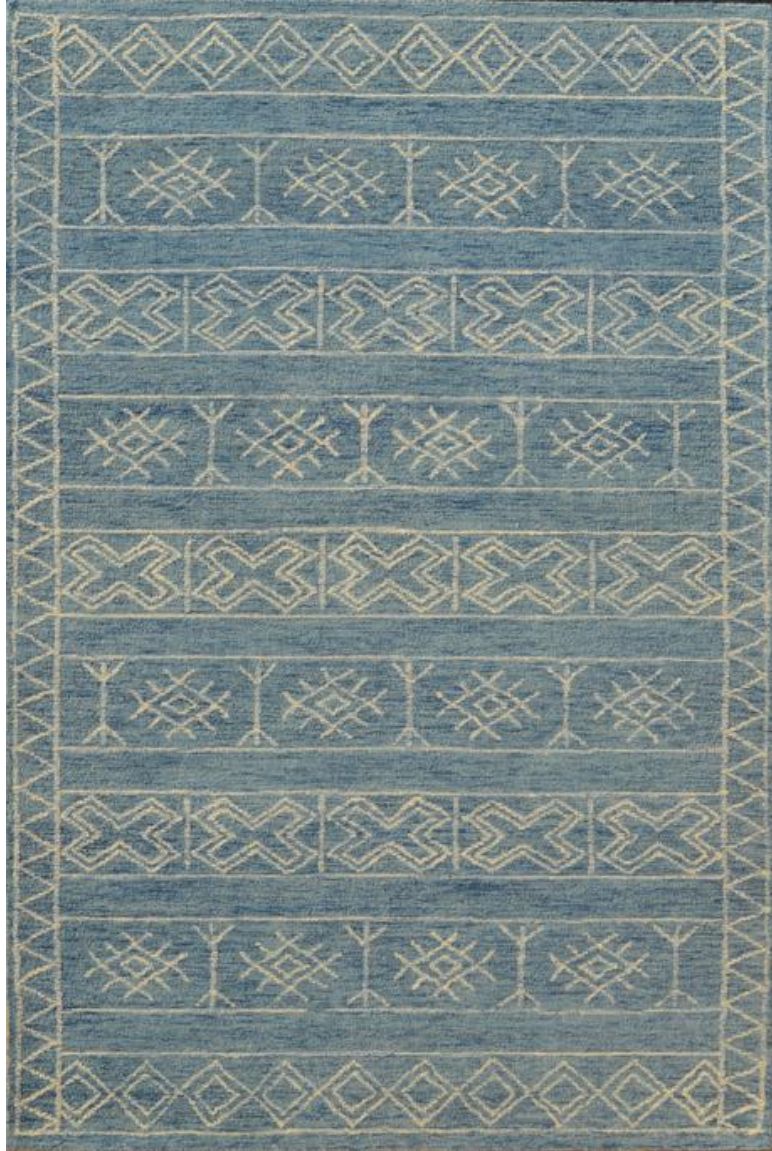

VENDOR NAME : HOMESTEAD ELEMENTS

DESCRIPTION : Hand Tufted Natural Pet Yarn Carpet

LEAD TIME : 45 Days

PRICE (FOB) \$ 1.35

MFG # KR-581

MFG # KR-583

VENDOR NAME : HOMESTEAD ELEMENTS

DESCRIPTION : Hand Tufted Woollen Carpet

LEAD TIME : 45 Days

PRICE (FOB) \$ 1.10

MFG # NF-5/BLUE

MFG # NF-5/CHARCOAL

VENDOR NAME : HOMESTEAD ELEMENTS

DESCRIPTION : Hand Tufted Woollen Carpet

LEAD TIME : 45 Days

PRICE (FOB) \$ 1.10