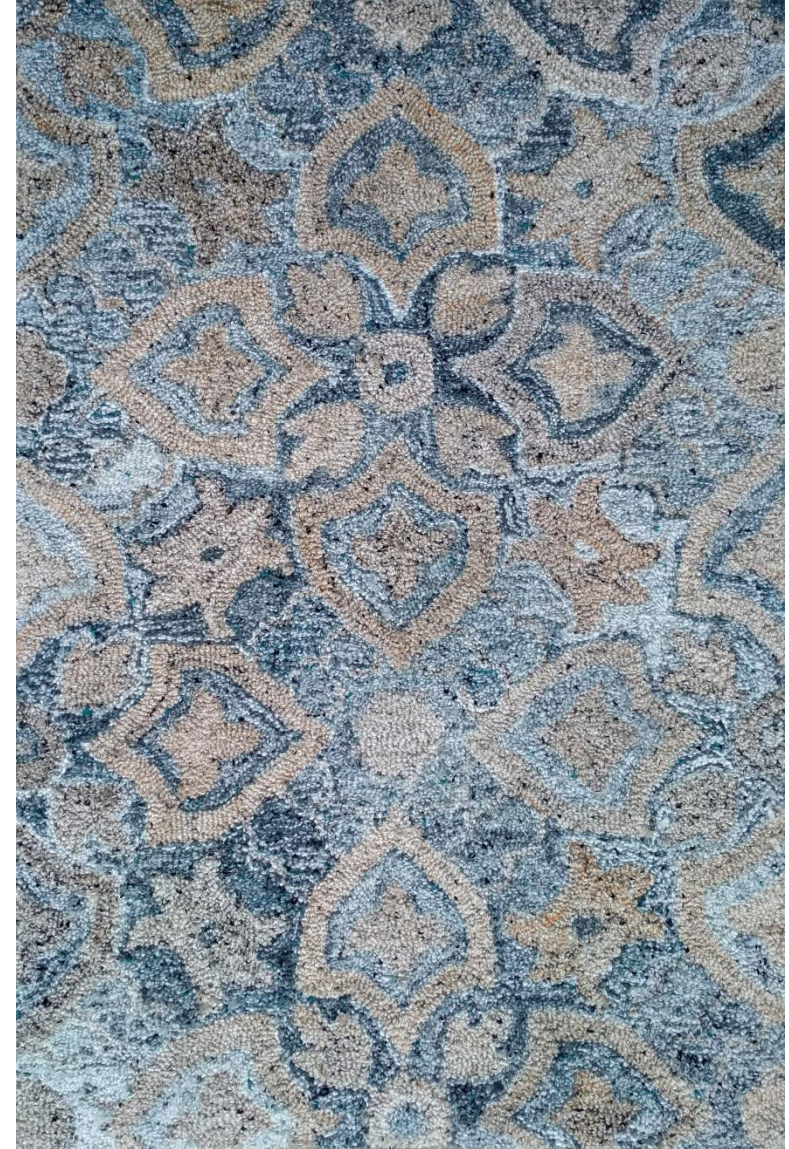

VENDOR NAME : HOMESTEAD ELEMENTS

DESCRIPTION : Hand Tufted Natural Pet Yarn Carpet

LEAD TIME : 45 Days

PRICE (FOB) \$ 1.35

MFG # KR-581

MFG # KR-583

VENDOR NAME : HOMESTEAD ELEMENTS

DESCRIPTION : Hand Tufted Woollen Carpet