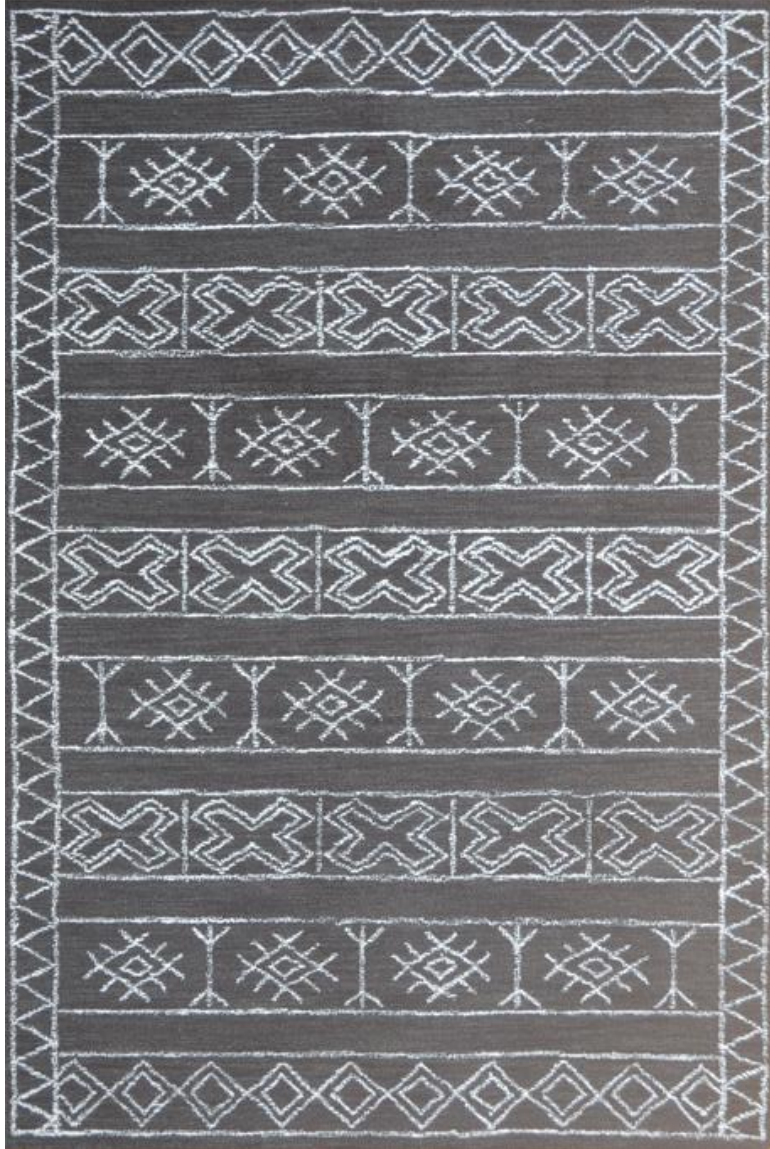

MFG # NF-5/LT. BLUE

MFG # NF-5/NAVY

VENDOR NAME : HOMESTEAD ELEMENTS

DESCRIPTION : Hand Tufted Woollen Carpet

LEAD TIME : 45 Days

PRICE (FOB) \$ 1.10

MFG # NF-5/GRAY

MFG # NF-5/BEIGE

VENDOR NAME : **HOMESTEAD ELEMENTS**

DESCRIPTION : **Hand Tufted Woollen Carpet**

LEAD TIME : **45 Days**

PRICE (FOB) \$ **1.10**

MFG # NF-15/BLACK

MFG # NF-15/GRAY

VENDOR NAME : **HOMESTEAD ELEMENTS**

DESCRIPTION : **Hand Tufted Woollen Carpet**