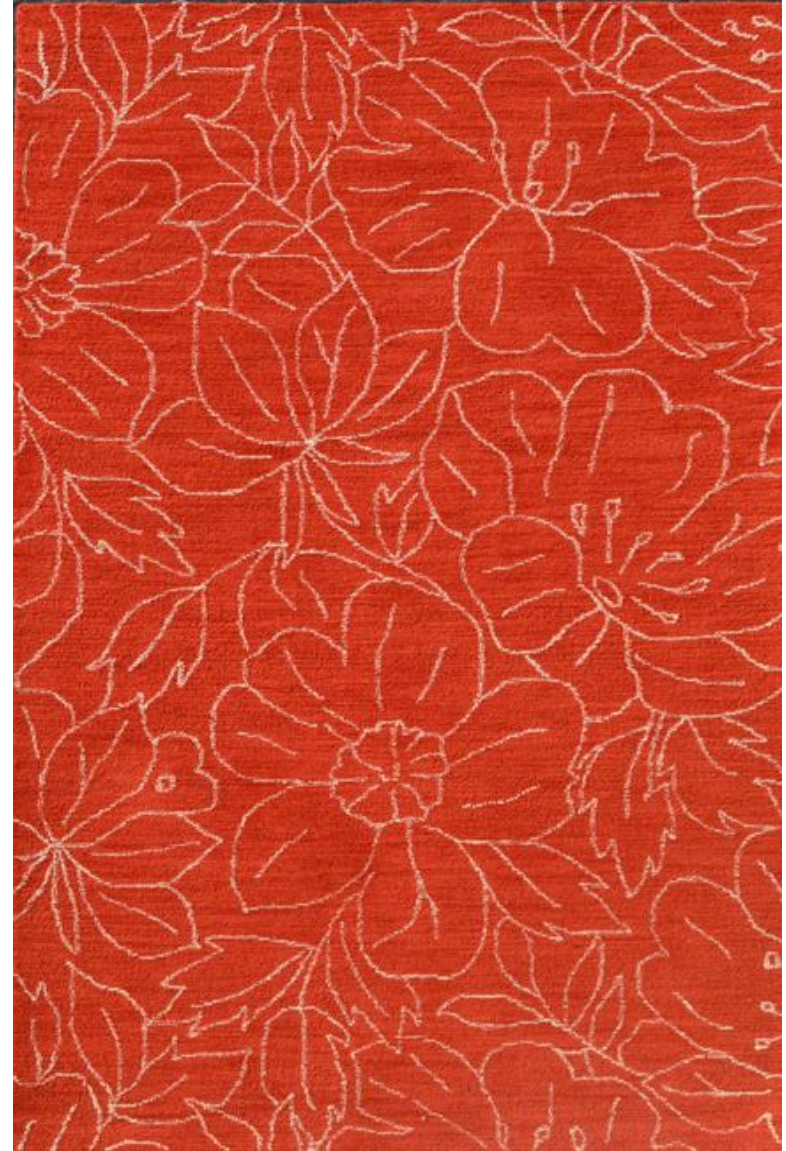

MFG # NF-13/RUST