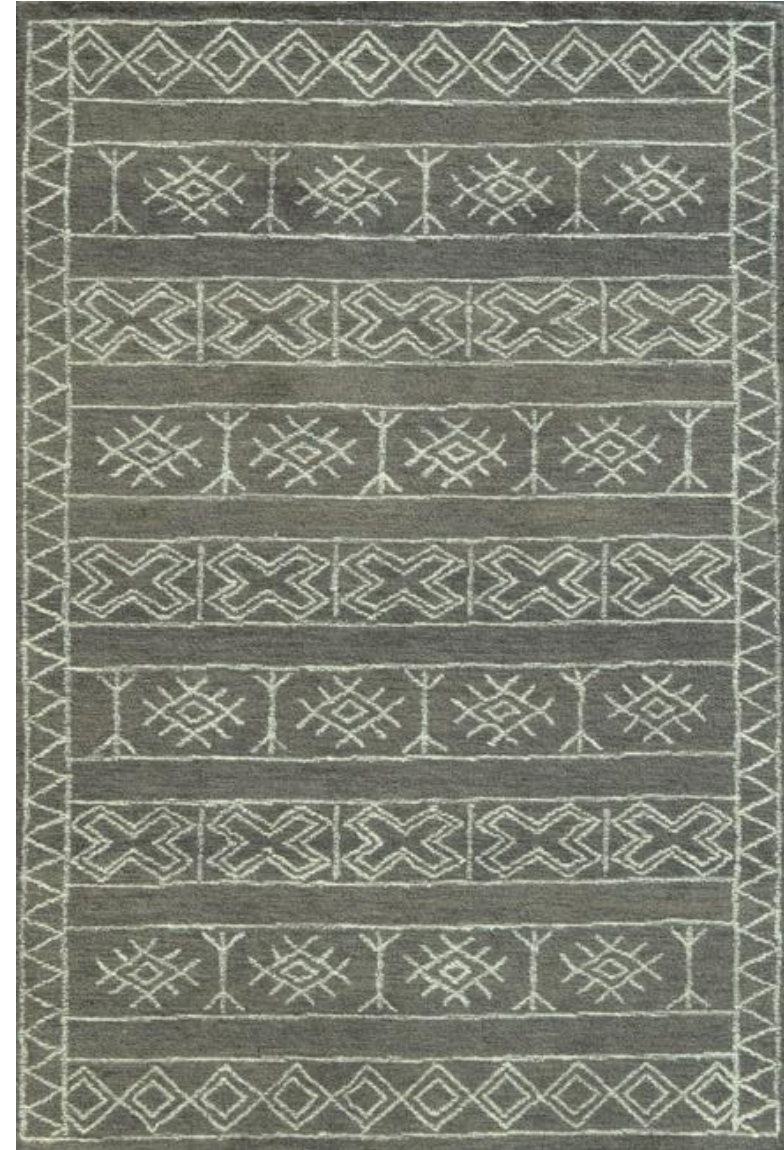

VENDOR NAME : HOMESTEAD ELEMENTS

DESCRIPTION : Hand Tufted Natural Pet Yarn Carpet

LEAD TIME : 45 Days

PRICE (FOB) \$ 1.35

MFG # KR-581

MFG # KR-583

VENDOR NAME : HOMESTEAD ELEMENTS

DESCRIPTION : Hand Tufted Woollen Carpet

LEAD TIME : 45 Days

PRICE (FOB) \$ 1.10

MFG # NF-5/BLUE

MFG # NF-5/CHARCOAL

VENDOR NAME : HOMESTEAD ELEMENTS

DESCRIPTION : Hand Tufted Woollen Carpet

LEAD TIME : 45 Days

PRICE (FOB) \$ 1.10