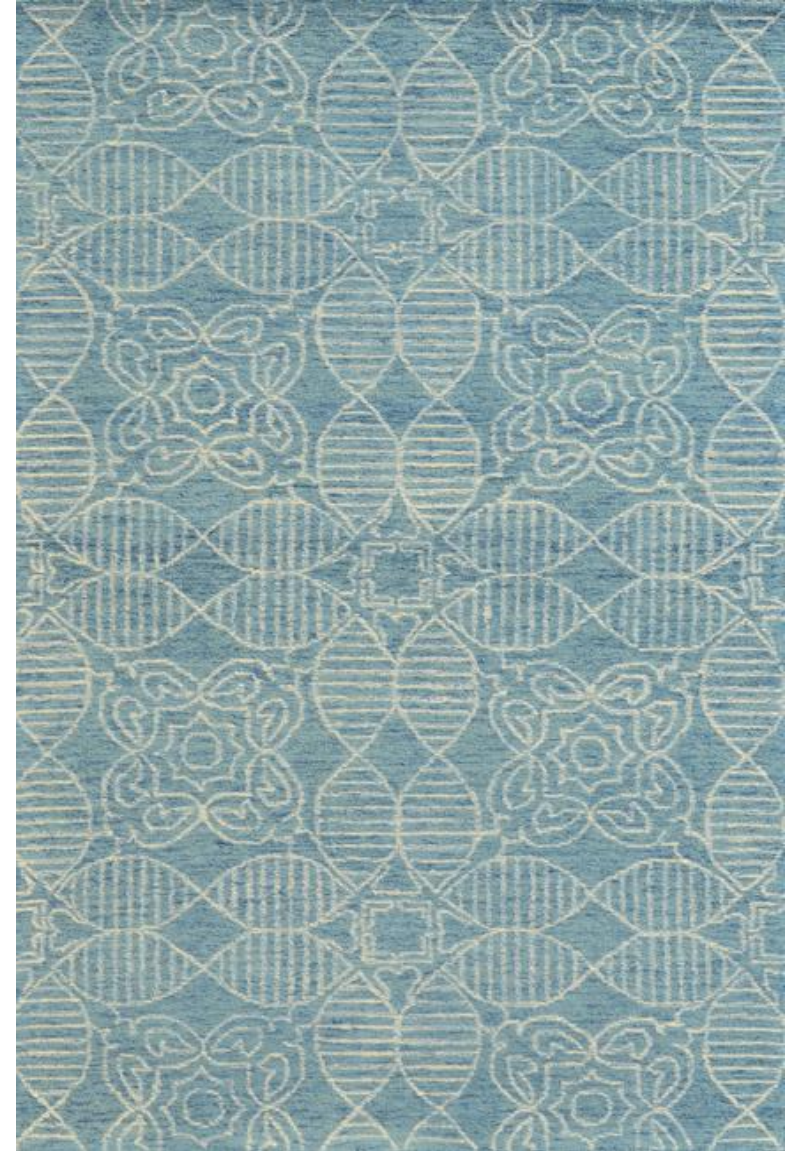

VENDOR NAME : **HOMESTEAD ELEMENTS**

DESCRIPTION : **Hand Tufted Woollen Carpet**

LEAD TIME : **45 Days**

PRICE (FOB) \$ **1.10**

MFG # NF-15/BLACK

MFG # NF-15/GRAY

VENDOR NAME : **HOMESTEAD ELEMENTS**

DESCRIPTION : **Hand Tufted Woollen Carpet**

LEAD TIME : **45 Days**

PRICE (FOB) \$ **1.10**

MFG # **NF-12/BLACK**

MFG # **NF-12/BLUE**

VENDOR NAME : HOMESTEAD ELEMENTS

DESCRIPTION : Hand Tufted Woollen Carpet

LEAD TIME : 45 Days

PRICE (FOB) \$ 1.10