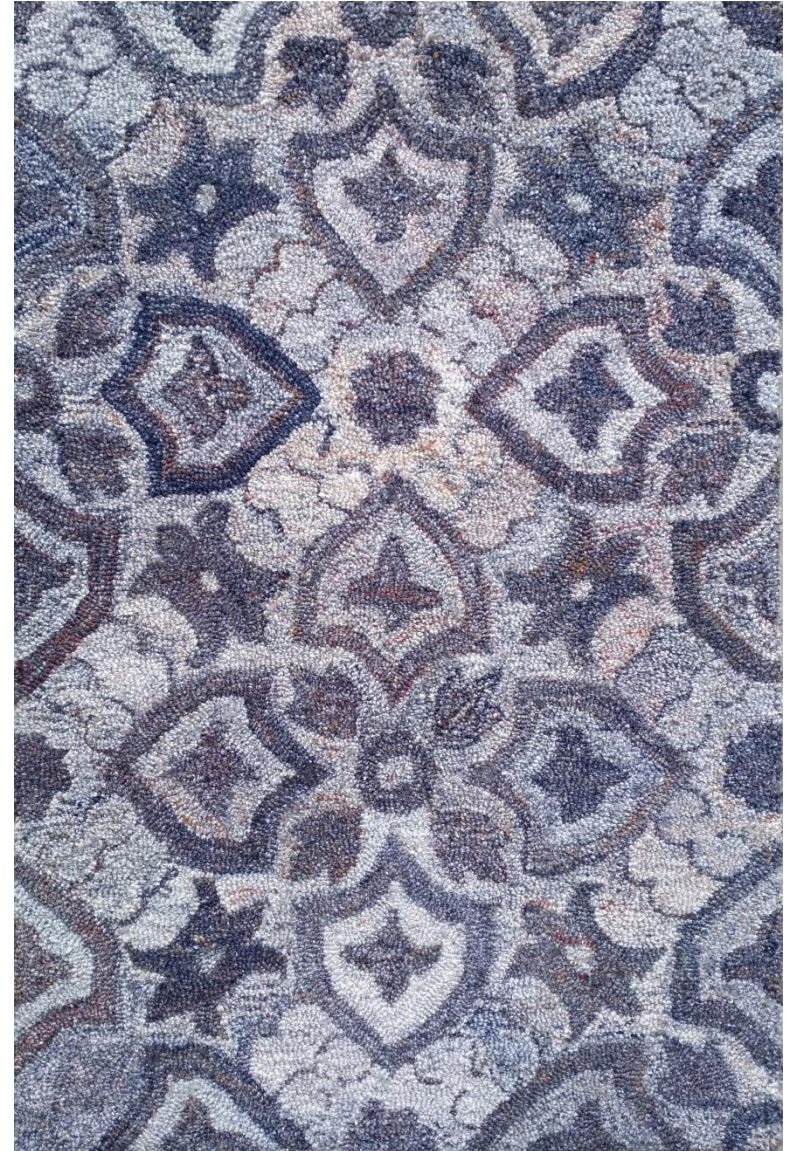

MFG # KR-575