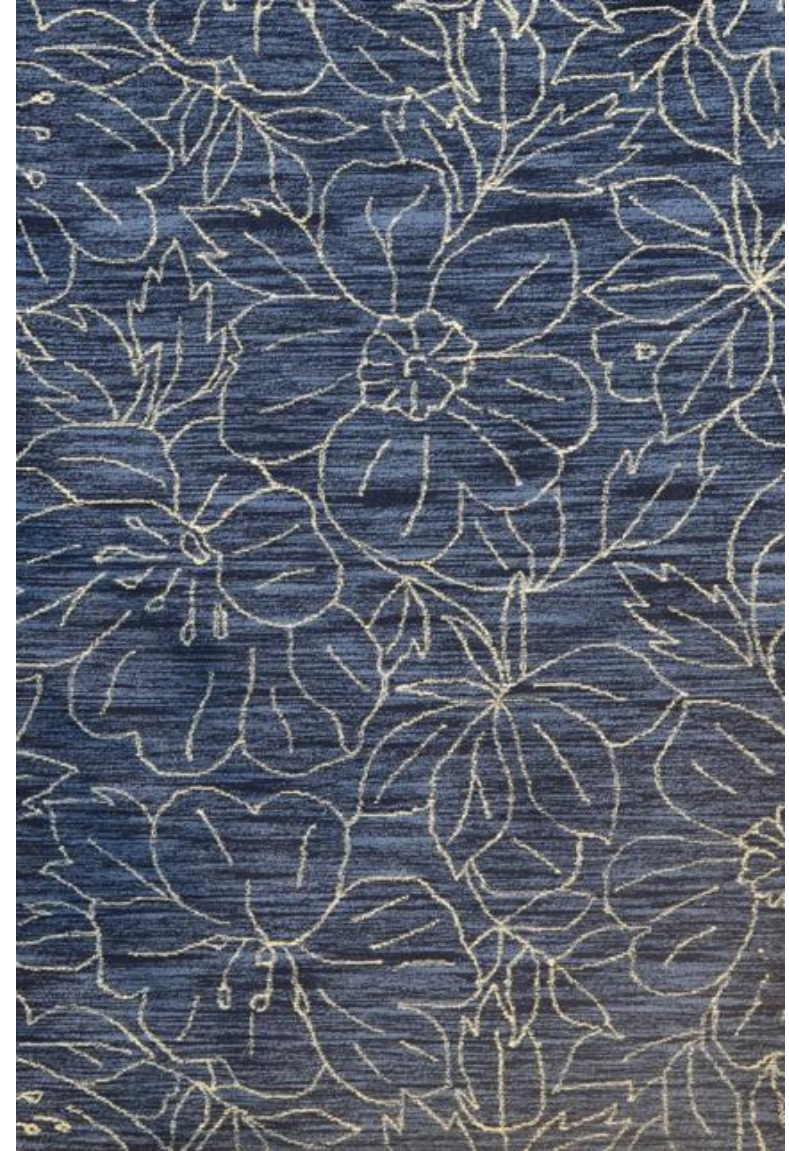

VENDOR NAME : HOMESTEAD ELEMENTS

DESCRIPTION : Hand Tufted Woollen Carpet

LEAD TIME : 45 Days

PRICE (FOB) \$ 1.10

MFG # NF-11/IVORY

MFG # NF-11/SF NAVY

VENDOR NAME : HOMESTEAD ELEMENTS

DESCRIPTION : Hand Tufted Woollen Carpet

LEAD TIME : 45 Days

PRICE (FOB) \$ 1.05

MFG # NF-13/LT. BLUE

MFG # NF-13/NAVY

VENDOR NAME : HOMESTEAD ELEMENTS

DESCRIPTION : Hand Tufted Woollen Carpet

LEAD TIME : 45 Days

PRICE (FOB) \$ 1.05