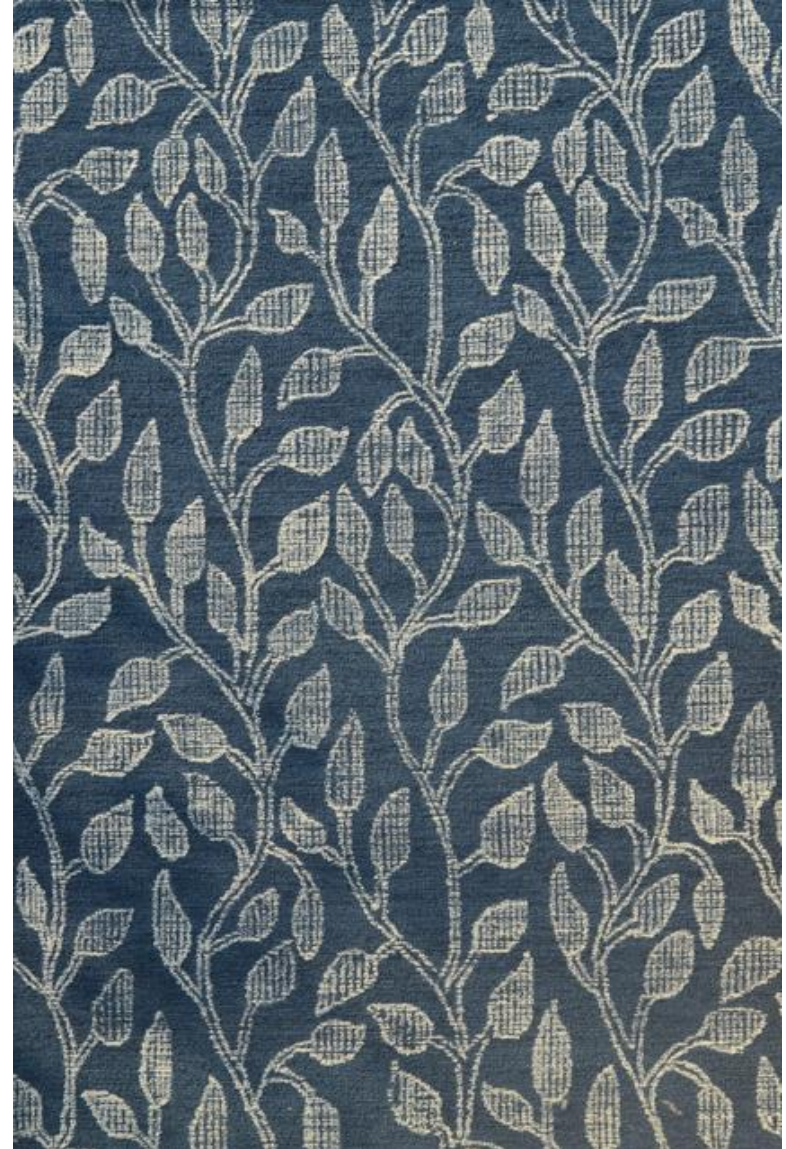

VENDOR NAME : HOMESTEAD ELEMENTS

DESCRIPTION : Hand Tufted Woollen Carpet

LEAD TIME : 45 Days

PRICE (FOB) \$ 1.10

MFG # NF-11/IVORY

MFG # NF-11/SF NAVY

VENDOR NAME : HOMESTEAD ELEMENTS

DESCRIPTION : Hand Tufted Woollen Carpet

LEAD TIME : 45 Days

PRICE (FOB) \$ 1.05

MFG # NF-13/LT. BLUE

MFG # NF-13/NAVY

VENDOR NAME : HOMESTEAD ELEMENTS

DESCRIPTION : Hand Tufted Woollen Carpet

LEAD TIME : 45 Days

PRICE (FOB) \$ 1.05