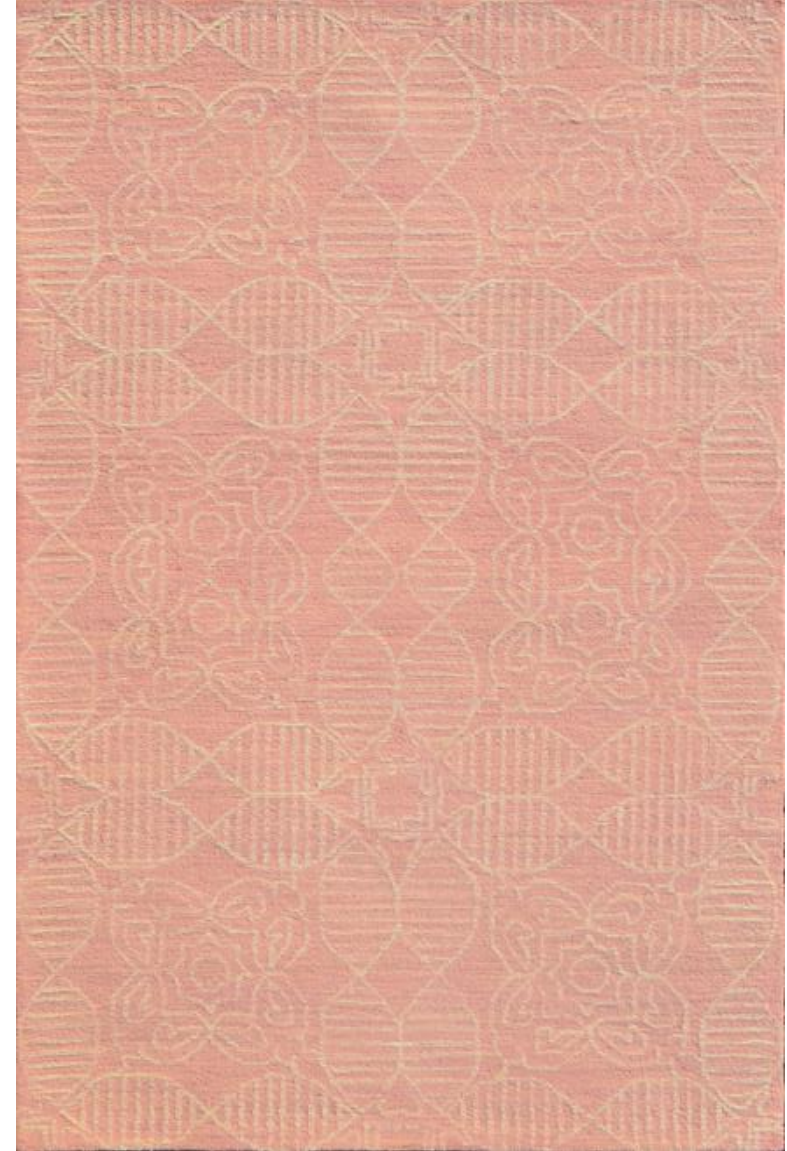

LEAD TIME : **45 Days**

PRICE (FOB) \$ **1.10**

MFG # **NF-12/BLACK**

MFG # **NF-12/BLUE**

VENDOR NAME : HOMESTEAD ELEMENTS

DESCRIPTION : Hand Tufted Woollen Carpet

LEAD TIME : 45 Days

PRICE (FOB) \$ 1.10

MFG # NF-12/NAVY

MFG # NF-12/PINK

VENDOR NAME : HOMESTEAD ELEMENTS

DESCRIPTION : Hand Tufted Woollen Carpet

LEAD TIME : 45 Days

PRICE (FOB) \$ 1.10

MFG # NF-11/BLUE

MFG # NF-11/GRAY