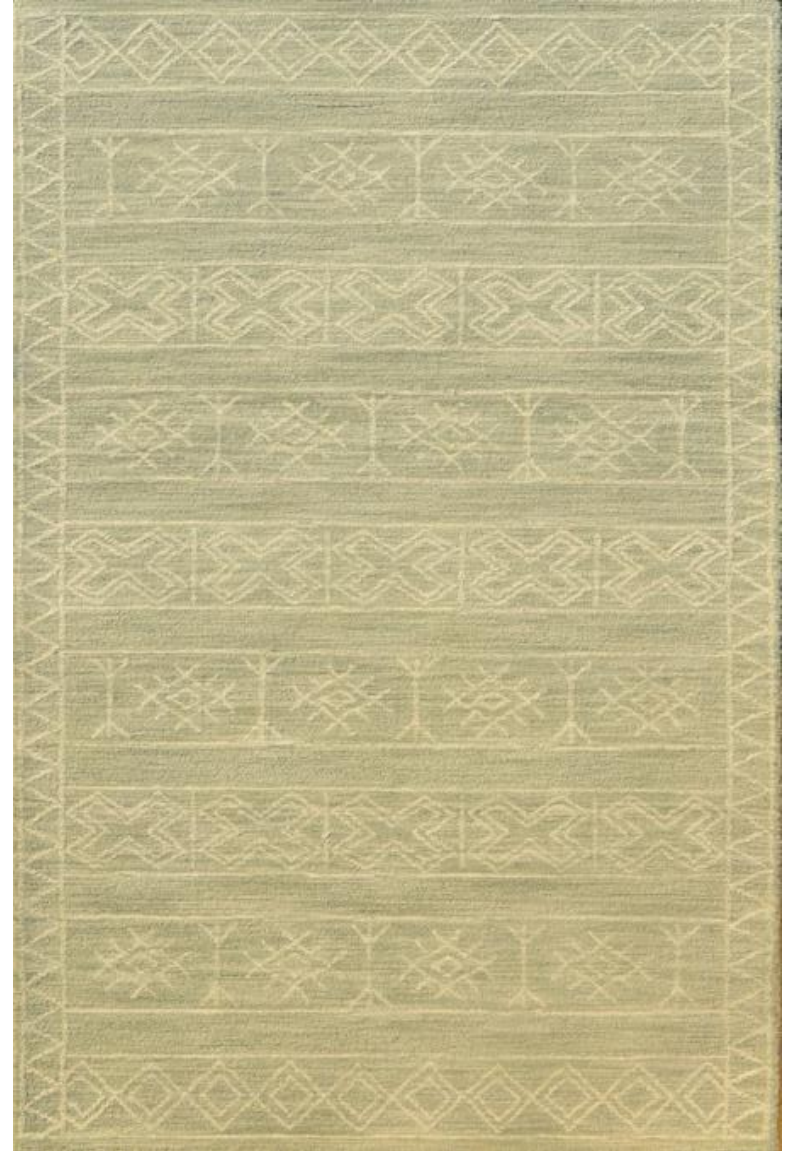

LEAD TIME : 45 Days

PRICE (FOB) \$ 1.10

MFG # NF-5/BLUE

MFG # NF-5/CHARCOAL

VENDOR NAME : HOMESTEAD ELEMENTS

DESCRIPTION : Hand Tufted Woollen Carpet

LEAD TIME : 45 Days

PRICE (FOB) \$ 1.10

MFG # NF-5/LT. BLUE

MFG # NF-5/NAVY

VENDOR NAME : HOMESTEAD ELEMENTS

DESCRIPTION : Hand Tufted Woollen Carpet

LEAD TIME : 45 Days

PRICE (FOB) \$ 1.10

MFG # NF-5/GRAY

MFG # NF-5/BEIGE

VENDOR NAME : **HOMESTEAD ELEMENTS**

DESCRIPTION : **Hand Tufted Woollen Carpet**

LEAD TIME : **45 Days**

PRICE (FOB) \$ **1.10**

MFG # NF-15/BLACK

MFG # NF-15/GRAY

VENDOR NAME : **HOMESTEAD ELEMENTS**

DESCRIPTION : **Hand Tufted Woollen Carpet**