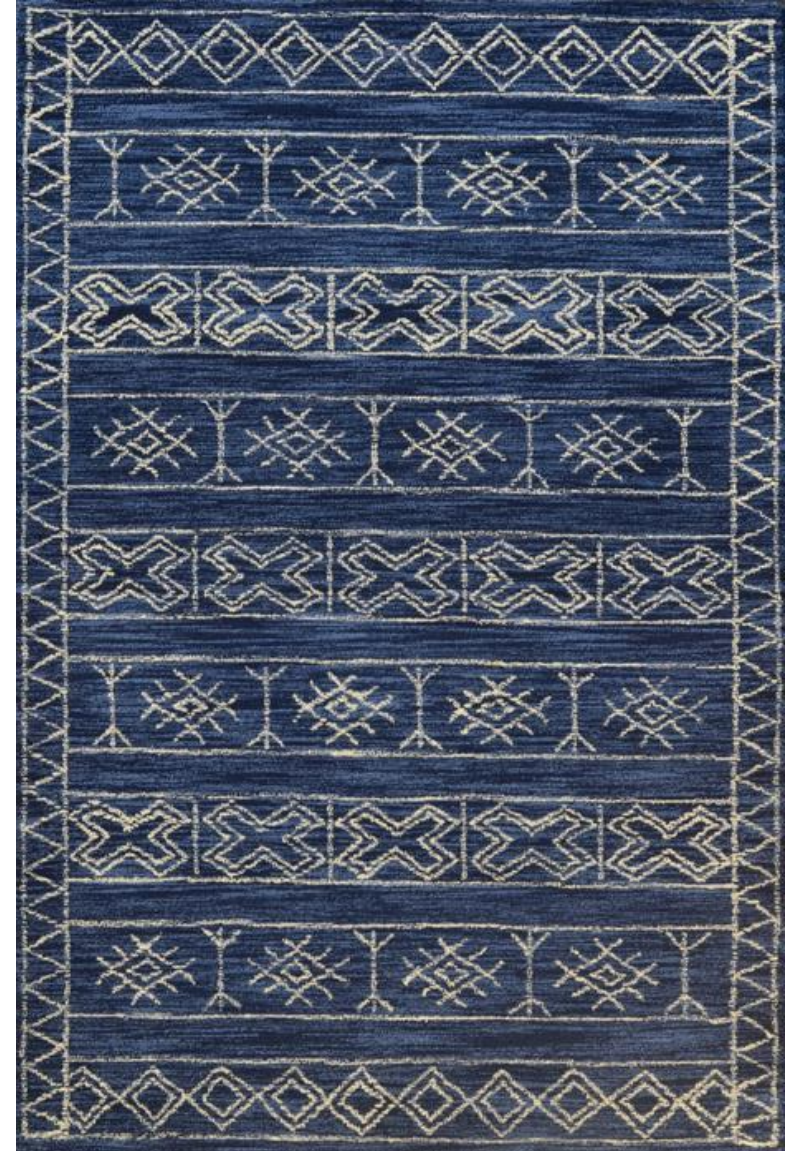

LEAD TIME : 45 Days

PRICE (FOB) \$ 1.10

MFG # NF-5/BLUE

MFG # NF-5/CHARCOAL

VENDOR NAME : HOMESTEAD ELEMENTS

DESCRIPTION : Hand Tufted Woollen Carpet

LEAD TIME : 45 Days

PRICE (FOB) \$ 1.10

MFG # NF-5/LT. BLUE

MFG # NF-5/NAVY

VENDOR NAME : HOMESTEAD ELEMENTS

DESCRIPTION : Hand Tufted Woollen Carpet

LEAD TIME : 45 Days

PRICE (FOB) \$ 1.10

MFG # NF-5/GRAY

MFG # NF-5/BEIGE