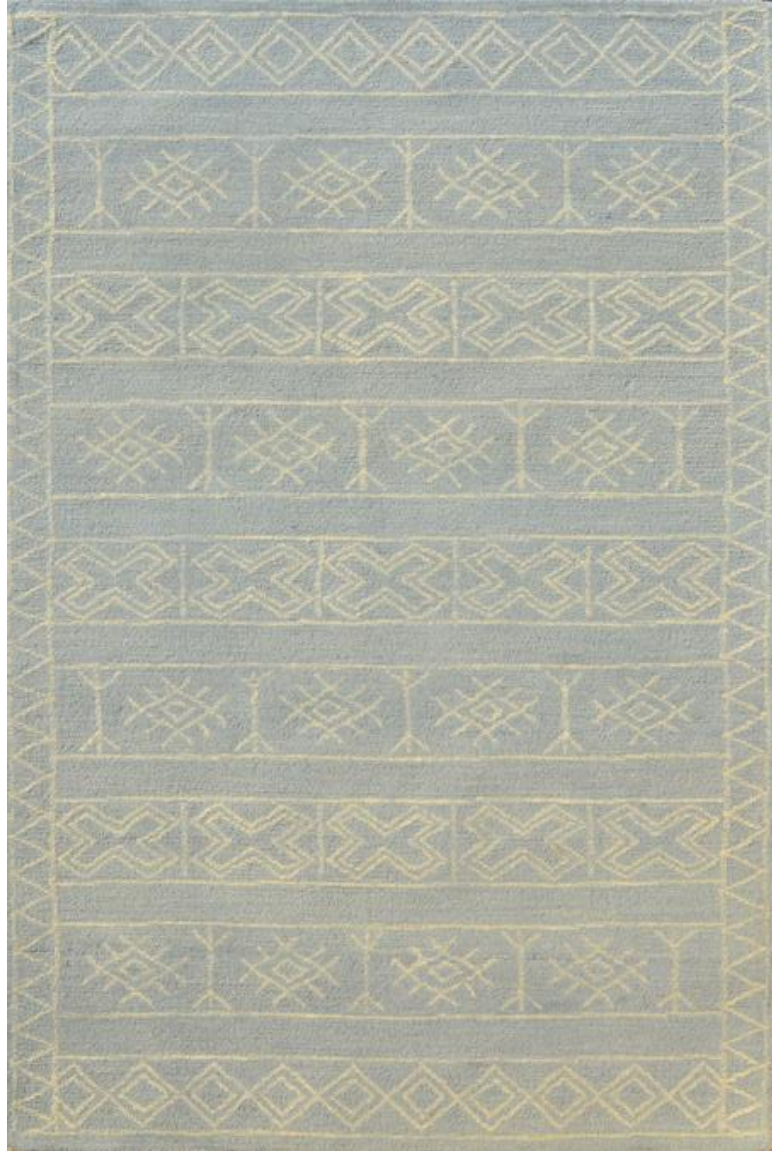

VENDOR NAME : HOMESTEAD ELEMENTS

DESCRIPTION : Hand Tufted Natural Pet Yarn Carpet

LEAD TIME : 45 Days

PRICE (FOB) \$ 1.35

MFG # KR-581

MFG # KR-583

VENDOR NAME : HOMESTEAD ELEMENTS

DESCRIPTION : Hand Tufted Woollen Carpet

LEAD TIME : 45 Days

PRICE (FOB) \$ 1.10

MFG # NF-5/BLUE

MFG # NF-5/CHARCOAL

VENDOR NAME : HOMESTEAD ELEMENTS

DESCRIPTION : Hand Tufted Woollen Carpet

LEAD TIME : 45 Days

PRICE (FOB) \$ 1.10

MFG # NF-5/LT. BLUE

MFG # NF-5/NAVY

VENDOR NAME : HOMESTEAD ELEMENTS

DESCRIPTION : Hand Tufted Woollen Carpet

LEAD TIME : 45 Days

PRICE (FOB) \$ 1.10

MFG # NF-5/GRAY

MFG # NF-5/BEIGE